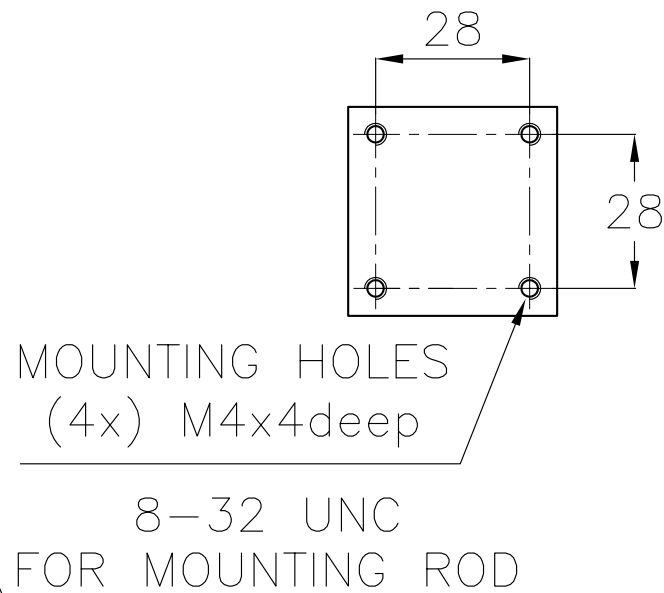

FRONT-VIEW

SIDE-VIEW

REAR-VIEW

1.5 METER CABLE TO OPHIR
SMART CONNECTOR