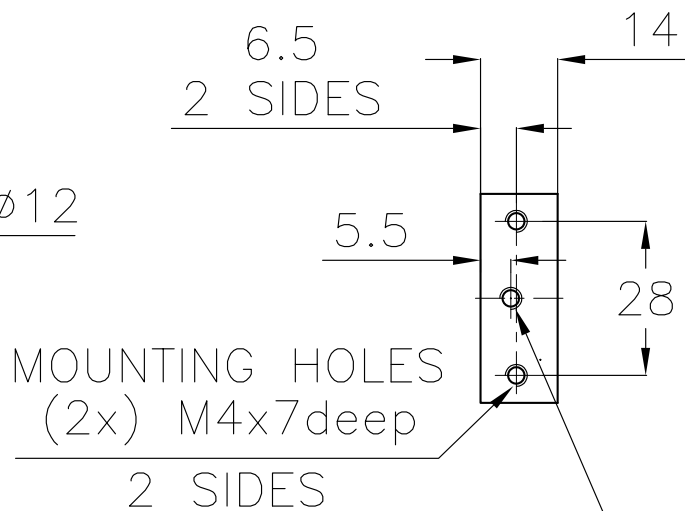

FRONT-VIEW

SIDE-VIEW

REAR-VIEW

1.5 METER CABLE TO OPHIR
SMART CONNECTOR