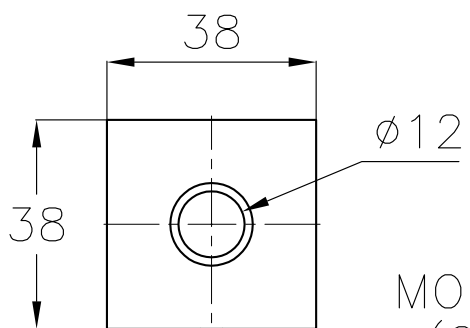

FRONT-VIEW

SIDE-VIEW

REAR-VIEW

1.5 METER CABLE TO OPHIR
SMART CONNECTOR